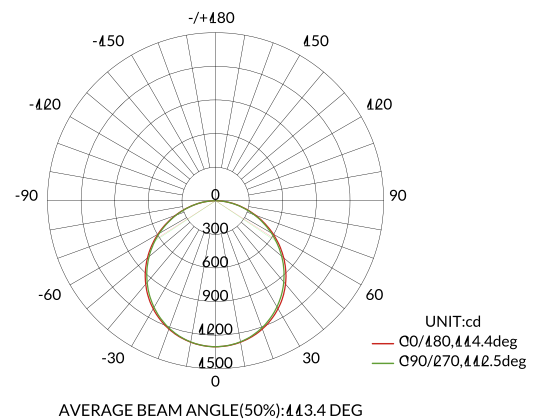

OPTICS

FEATURES & BENEFITS

CCT Selection DIP Switch	3CCT
LED Driver	Built-out
Dimming Option	Triac/ DALI/ 0-10V
Ingress Protection (IP Rating)	IP40
Power Factor (PF)	≥0.9
Certification	SAA/ CE/ CB